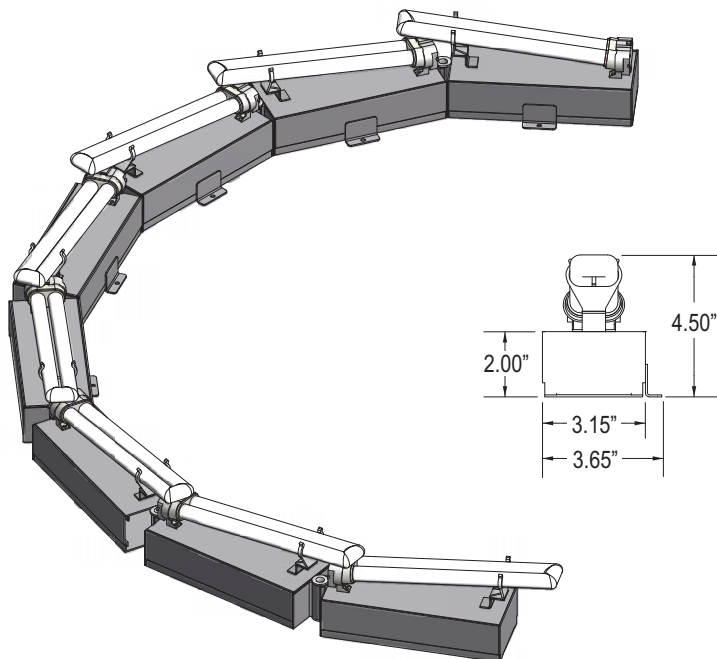

Lamp Information

- For 18W compact fluorescent lamp (2G11 base 4-pin twin tube)
- Up to 69 lumens per watt
- Color Rendering Index: 82
- Color temperatures include: 3000K, 3500K, 4100K
- Up to 20,000 hours average rated life
- Lamps not included. See chart for details.

Fixture Construction

- 3.65 inches wide, 4.50 inches high
- Made of extruded aluminum using high-grade alloy
- Standard finishes include mill finish, anodized satin and high-reflectance white powder coat
- Flexible joiners between lamp modules allow fixture to curve along radius
- Lamp spacing is 8" on center
- Available in 64" fixture (8 lamps), 32" fixture (4 lamps) and 8" fixture (1 lamp)
- Joiners allow fixtures to be linked together for continuous row
- UL listed lampholders, rated for up to 600V, lock lamps into position
- Pre-attached mounting tabs simplify installation
- Fixtures ship pre-wired and pre-assembled
- 14 gauge lead wires provided (hot, neutral and ground)

Standard Ballast

- Energy efficient, high power factor electronic ballast
- Flicker-free illumination
- Class A sound rating
- 120V or 277V
- 0°F minimum starting temperature, 158°F maximum case temperature
- UL Listed, Class P ballast with inherent overcurrent protection