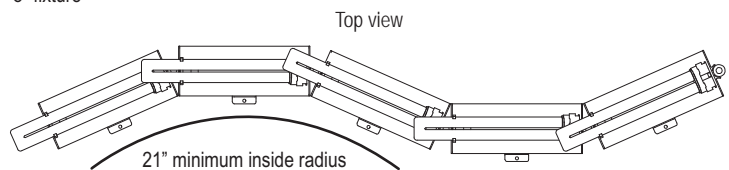

Fixture Lengths

Recommended Lamps

Brand	Watts	Length	Base	Lumens	Lumens / Watt	Color Temp.	CRI	Rated Hrs.
GE High Lumen Biax	18W	10.5	2G11	1250	69	3000, 3500, 4100	82	20,000

Selected information based on specifications available from GE. Consult lamp manufacturer for full selection and current details. Lamps not included with fixture.

How to Specify VIRGO BXOX 18 Series

VIR - BXOX - 18 -				
	Ballast		Volts	
	ELE	Electronic non-dimming	120	120 Volts
			277	277 Volts
	Finish		Fixture Length	
	NAL	Natural aluminum (mill finish)	64	64" long (8 lamps)
	SAT	Anodized satin	32	32" long (4 lamps)
	WHT	High reflectance white powder coat	8	8" long (1 lamp)
Example	ELE		277	
VIR - BXOX - 18 -	NAL		64