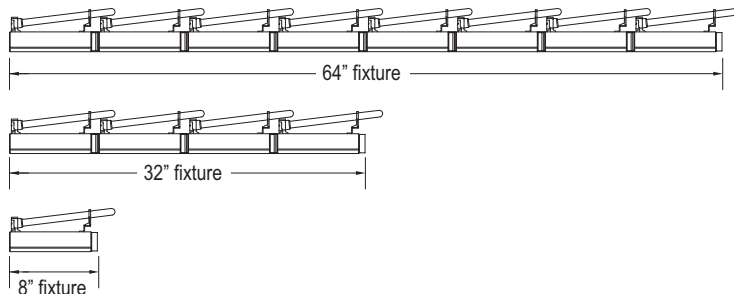

Fixture Lengths

Recommended Lamps

Brand	Watts	Length	Base	Lumens	Lumens / Watt	Color Temp.	CRI	Rated Hrs.
GE High Lumen Biax	18W	10.5	2G11	1250	69	3000, 3500, 4100	82	20,000

Selected information based on specifications available from GE. Consult lamp manufacturer for full selection and current details. Lamps not included with fixture.

How to Specify VIRGO BXOX 18 Series

VIR - BXOX - 18 -				
	Ballast		Volts	
	ELE	Electronic non-dimming	120	120 Volts
			277	277 Volts
	Finish		Fixture Length	
	NAL	Natural aluminum (mill finish)	64	64" long (8 lamps)
	SAT	Anodized satin	32	32" long (4 lamps)
	WHT	High reflectance white powder coat	8	8" long (1 lamp)
Example	ELE		277	
VIR - BXOX - 18 -	NAL		64