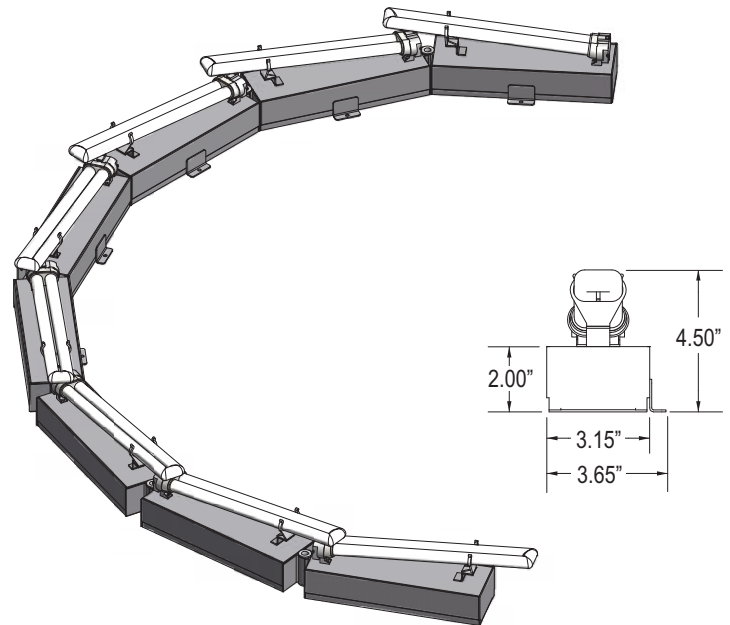

Lamp Information

- For 27W/24W compact fluorescent lamp (2G11 base 4-pin twin tube)
- Up to 75 lumens per watt
- Color Rendering Index: 82
- Color temperatures include: 3000K, 3500K, 4100K
- Up to 20,000 hours average rated life
- Lamps not included. See chart for details.

Fixture Construction

- 3.65 inches wide, 4.50 inches high
- Made of extruded aluminum using high-grade alloy
- Standard finishes include mill finish, anodized satin and high-reflectance white powder coat
- Flexible joiners between lamp modules allow fixture to curve along radius
- Lamp spacing is 10" on center
- Available in 80" fixture (8 lamps), 40" fixture (4 lamps) and 10" fixture (1 lamp)
- Joiners allow fixtures to be linked together for continuous row
- UL listed lampholders, rated for up to 600V, lock lamps into position
- Pre-attached mounting tabs simplify installation
- Fixtures ship pre-wired and pre-assembled
- 14 gauge lead wires provided (hot, neutral and ground)

Standard Ballast

- Energy efficient, high power factor electronic ballast
- Flicker-free illumination
- Class A sound rating
- 120V or 277V
- 0°F minimum starting temperature, 158°F maximum case temperature
- UL Listed, Class P ballast with inherent overcurrent protection