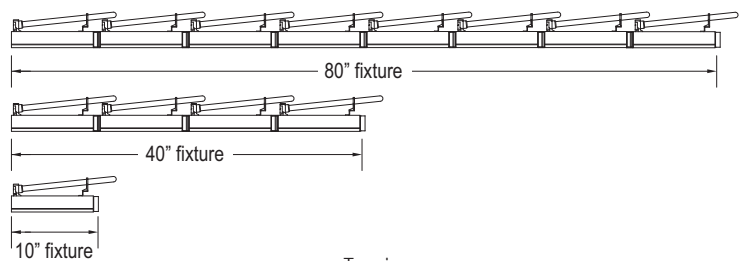

Fixture Lengths

Recommended Lamps

Brand	Watts	Length	Base	Lumens	Lumens / Watt	Color Temp.	CRI	Rated Hrs.
GE High Lumen Biax	27W	12.8	2G11	1800	66	3000, 3500, 4100	82	12,000
Philips PL-L	24W	12.7	2G11	1800	75	3000, 3500, 4100	82	20,000
Osram Sylvania Dulux L	24W	12.9	2G11	1800	75	3000, 3500, 4100	82	12,000

Selected information based on specifications available from GE, Philips and Osram Sylvania. Consult lamp manufacturers for full selection and current details. Lamps not included with fixture.

How to Specify VIRGO BXOX 27 Series

VIR - BXOX - 27 -		-		-		-		
	Ballast		Volts		Finish		Fixture Length	
	ELE	Electronic non-dimming	120	120 Volts	NAL	Natural aluminum (mill finish)	80	80" long (8 lamps)
			277	277 Volts	SAT	Anodized satin	40	40" long (4 lamps)
					WHT	High reflectance white powder coat	10	10" long (1 lamp)
Example	ELE		277		NAL		80