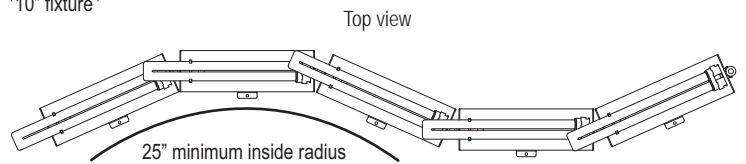

Fixture Lengths

Recommended Lamps

Brand	Watts	Length	Base	Lumens	Lumens / Watt	Color Temp.	CRI	Rated Hrs.
GE High Lumen Biax	27W	12.8	2G11	1800	66	3000, 3500, 4100	82	12,000
Philips PL-L	24W	12.7	2G11	1800	75	3000, 3500, 4100	82	20,000
Osram Sylvania Dulux L	24W	12.9	2G11	1800	75	3000, 3500, 4100	82	12,000

Selected information based on specifications available from GE, Philips and Osram Sylvania. Consult lamp manufacturers for full selection and current details. Lamps not included with fixture.

How to Specify VIRGO BXOX 27 Series

VIR - BXOX - 27 -		-		-		-		
	Ballast		Volts		Finish		Fixture Length	
	ELE	Electronic non-dimming	120	120 Volts	NAL	Natural aluminum (mill finish)	80	80" long (8 lamps)
			277	277 Volts	SAT	Anodized satin	40	40" long (4 lamps)
					WHT	High reflectance white powder coat	10	10" long (1 lamp)
Example	ELE		277		NAL		80