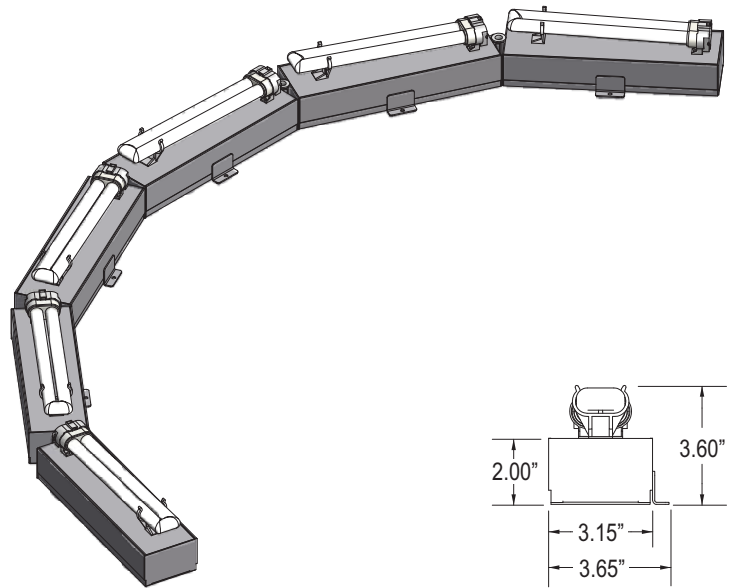

### Features

- Flexible fluorescent striplight for long compact fluorescent lamps, with exceptional lumen-per-watt ratio, long rated life and superior color rendering
- Durable fixture construction, with ballasts and components from industry-leading sources
- Pre-wired and fully assembled for quick and easy installation
- UL Listed for Dry Location, surface mount
- Ideal for indirect lighting in curved spaces

### Fixture Construction

- 3.65 inches wide, 3.60 inches high
- Made of extruded aluminum using high-grade alloy
- Standard finishes include mill finish, anodized satin and high-reflectance white powder coat
- Flexible joiners between lamp modules allow fixture to curve along radius
- Lamp spacing is 12" on center
- Available in 72" fixture (6 lamps), 48" fixture (4 lamps) and 12" fixture (1 lamp)
- Joiners allow fixtures to be linked together for continuous row
- UL listed lampholders, rated for up to 600V, lock lamps into position
- Pre-attached mounting tabs simplify installation
- Fixtures ship pre-wired and pre-assembled
- 14 gauge lead wires provided (hot, neutral and ground)

### Fixture Lengths