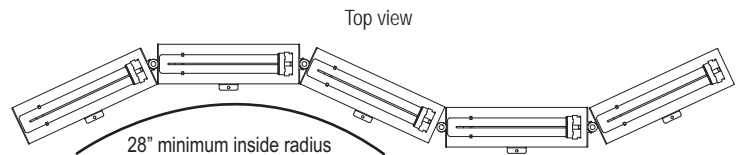

Fixture Lengths

Recommended Lamps

Brand	Watts	Length	Base	Lumens	Lumens / Watt	Color Temp.	CRI	Rated Hrs.
GE High Lumen Biax	18W	10.5	2G11	1250	69	3000, 3500, 4100	82	20,000

Selected information based on specifications available from GE. Consult lamp manufacturer for full selection and current details. Lamps not included with fixture.

How to Specify VIRGO BXX 18 Series

VIR - BXX - 18 -				
	Ballast	Volts	Finish	Fixture Length
	ELE Electronic non-dimming	120 120 Volts 277 277 Volts	NAL Natural aluminum (mill finish) SAT Anodized satin WHT High reflectance white powder coat	72 76" long (6 lamps) 48 48" long (4 lamps) 12 12" long (1 lamp)
Example				
VIR - BXX - 18 -	ELE	277	NAL	72