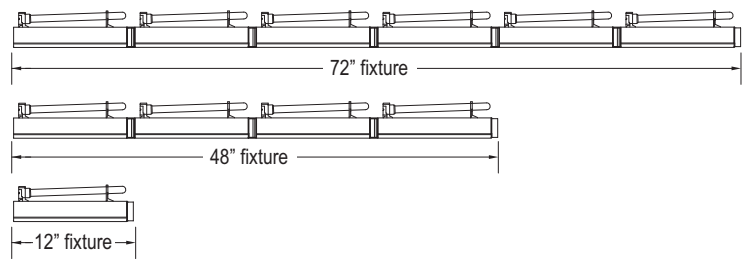

### Fixture Construction

- 3.65 inches wide, 3.60 inches high
- Made of extruded aluminum using high-grade alloy
- Standard finishes include mill finish, anodized satin and high-reflectance white powder coat
- Flexible joiners between lamp modules allow fixture to curve along radius
- Lamp spacing is 12" on center
- Available in 72" fixture (6 lamps), 48" fixture (4 lamps) and 12" fixture (1 lamp)
- Joiners allow fixtures to be linked together for continuous row
- UL listed lampholders, rated for up to 600V, lock lamps into position
- Pre-attached mounting tabs simplify installation
- Fixtures ship pre-wired and pre-assembled
- 14 gauge lead wires provided (hot, neutral and ground)

### Fixture Lengths