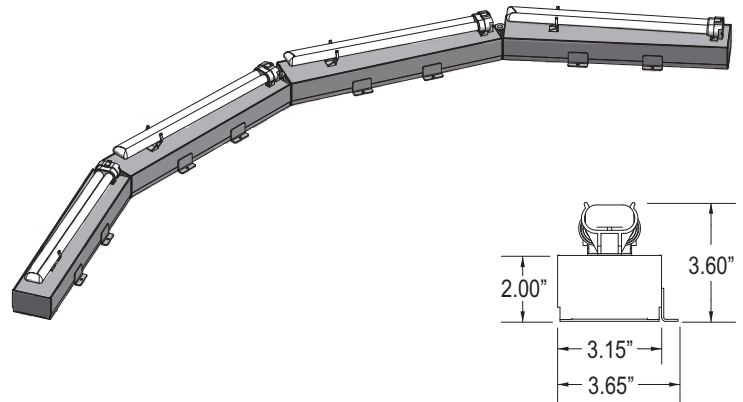

Lamp Information

- For 27W/24W compact fluorescent lamp (2G11 base 4-pin twin tube)
- Up to 75 lumens per watt
- Color Rendering Index: 82
- Color temperatures include: 3000K, 3500K, 4100K
- Up to 20,000 hours average rated life
- Lamps not included. See chart for details.

Fixture Construction

- 3.65 inches wide, 3.60 inches high
- Made of extruded aluminum using high-grade alloy
- Standard finishes include mill finish, anodized satin and high-reflectance white powder coat
- Flexible joiners between lamp modules allow fixture to curve along radius
- Lamp spacing is 14" on center
- Available in 56" fixture (4 lamps), 28" fixture (2 lamps) and 14" fixture (1 lamp)
- Joiners allow fixtures to be linked together for continuous row
- UL listed lampholders, rated for up to 600V, lock lamps into position
- Pre-attached mounting tabs simplify installation
- Fixtures ship pre-wired and pre-assembled
- 14 gauge lead wires provided (hot, neutral and ground)

Standard Ballast

- Energy efficient, high power factor electronic ballast
- Flicker-free illumination
- Class A sound rating
- 120V or 277V
- 0°F minimum starting temperature, 158°F maximum case temperature
- UL Listed, Class P ballast with inherent overcurrent protection