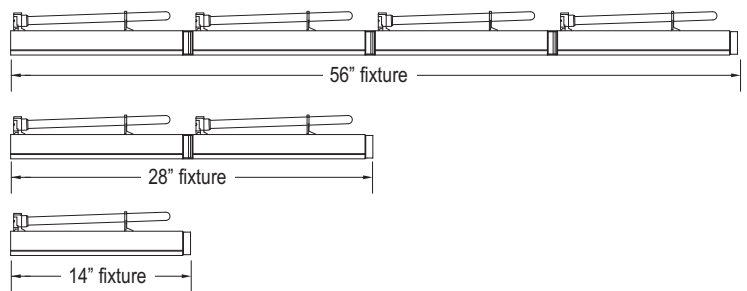

Fixture Lengths

Recommended Lamps

Brand	Watts	Length	Base	Lumens	Lumens / Watt	Color Temp.	CRI	Rated Hrs.
GE High Lumen Biax	27W	12.8	2G11	1800	66	3000, 3500, 4100	82	12,000
Phillips PL-L	24W	12.7	2G11	1800	75	3000, 3500, 4100	82	20,000
Osram Sylvania Dulux L	24W	12.9	2G11	1800	75	3000, 3500, 4100	82	12,000

Selected information based on specifications available from GE, Philips and Osram Sylvania. Consult lamp manufacturers for full selection and current details. Lamps not included with fixture.

How to Specify VIRGO BXX 27 Series

VIR - BXX - 27 -		-		-		-	
	Ballast		Volts		Finish		Fixture Length
	ELE Electronic non-dimming		120 120 Volts 277 277 Volts		NAL Natural aluminum (mill finish) SAT Anodized satin WHT High reflectance white powder coat		56 56" long (4 lamps) 28 28" long (2 lamps) 14 14" long (1 lamp)
Example							
VIR - BXX - 27 -	ELE	-	277	-	NAL	-	56