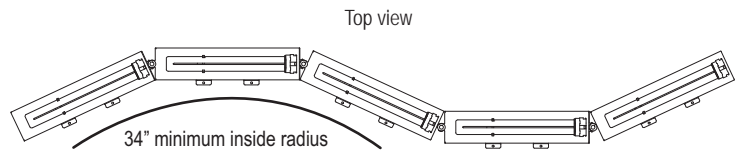

Fixture Lengths

Recommended Lamps

Brand	Watts	Length	Base	Lumens	Lumens / Watt	Color Temp.	CRI	Rated Hrs.
GE High Lumen Biax	27W	12.8	2G11	1800	66	3000, 3500, 4100	82	12,000
Phillips PL-L	24W	12.7	2G11	1800	75	3000, 3500, 4100	82	20,000
Osram Sylvania Dulux L	24W	12.9	2G11	1800	75	3000, 3500, 4100	82	12,000

Selected information based on specifications available from GE, Philips and Osram Sylvania. Consult lamp manufacturers for full selection and current details. Lamps not included with fixture.

How to Specify VIRGO BXX 27 Series

VIR - BXX - 27 -		-		-		-	
	Ballast		Volts		Finish		Fixture Length
	ELE Electronic non-dimming		120 120 Volts 277 277 Volts		NAL Natural aluminum (mill finish) SAT Anodized satin WHT High reflectance white powder coat		56 56" long (4 lamps) 28 28" long (2 lamps) 14 14" long (1 lamp)
Example							
VIR - BXX - 27 -	ELE	-	277	-	NAL	-	56