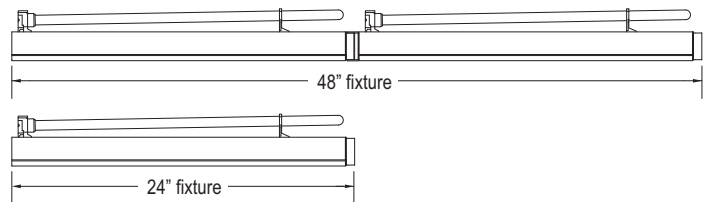

Fixture Lengths

Recommended Lamps

Brand	Watts	Length	Base	Lumens	Lumens / Watt	Color Temp.	CRI	Rated Hrs.
GE High Lumen Biax	50W	22.5	2G11	4000	80	3000, 3500, 4100	82	20,000
Philips PL-L	50W	22.5	2G11	4000	80	3500, 4100	82	10,000

Selected information based on specifications available from GE and Philips. Consult lamp manufacturers for full selection and current details. Lamps not included with fixture.

How to Specify VIRGO BXX 50 Series

VIR - BXX - 50 -		-		-		-		
	Ballast		Volts		Finish		Fixture Length	
	ELE	Electronic non-dimming	120	120 Volts	NAL	Natural aluminum (mill finish)	48	48" long (2 lamps)
	ESD	Lutron Eco-System 10% dimming	277	277 Volts	SAT	Anodized satin	24	24" long (1 lamp)
	CSE	Lutron Compact SE 5% dimming			WHT	High reflectance white powder coat		
Example								
VIR - BXX - 50 -	ELE		277		NAL		48