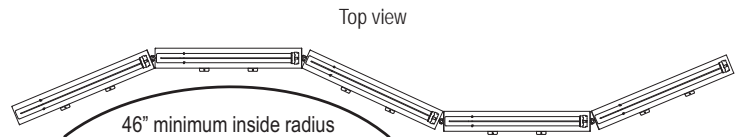

Fixture Lengths

Recommended Lamps

Brand	Watts	Length	Base	Lumens	Lumens / Watt	Color Temp.	CRI	Rated Hrs.
GE High Lumen Biax	50W	22.5	2G11	4000	80	3000, 3500, 4100	82	20,000
Philips PL-L	50W	22.5	2G11	4000	80	3500, 4100	82	10,000

Selected information based on specifications available from GE and Philips. Consult lamp manufacturers for full selection and current details. Lamps not included with fixture.

How to Specify VIRGO BXX 50 Series

VIR - BXX - 50 -		-		-		-		
	Ballast		Volts		Finish		Fixture Length	
	ELE	Electronic non-dimming	120	120 Volts	NAL	Natural aluminum (mill finish)	48	48" long (2 lamps)
	ESD	Lutron Eco-System 10% dimming	277	277 Volts	SAT	Anodized satin	24	24" long (1 lamp)
	CSE	Lutron Compact SE 5% dimming			WHT	High reflectance white powder coat		
Example								
VIR - BXX - 50 -	ELE		277		NAL		48