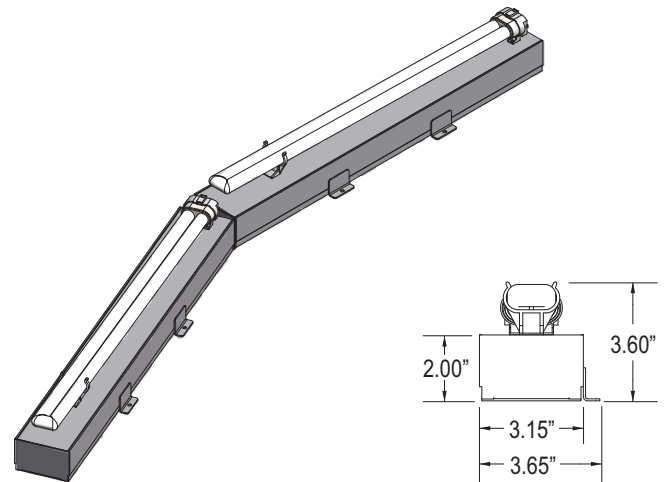

Fixture Construction

- 3.65 inches wide, 3.60 inches high
- Made of extruded aluminum using high-grade alloy
- Standard finishes include mill finish, anodized satin and high-reflectance white powder coat
- Flexible joiners between lamp modules allow fixture to curve along radius
- Lamp spacing is 24" on center
- Available in 48" fixture (2 lamps) and 24" fixture (1 lamp)
- Joiners allow fixtures to be linked together for continuous row
- UL listed lampholders, rated for up to 600V, lock lamps into position
- Pre-attached mounting tabs simplify installation
- Fixtures ship pre-wired and pre-assembled
- 14 gauge lead wires provided (hot, neutral and ground)

Standard Ballast

- Energy efficient, high power factor electronic ballast
- Flicker-free illumination
- Class A sound rating
- 120V or 277V
- 0°F minimum starting temperature, 158°F maximum case temperature
- UL Listed, Class P ballast with inherent overcurrent protection

Optional Dimming Ballasts

- Available with Lutron Eco-System (10% dimming) or Lutron Compact SE (5% dimming) ballasts, for 3-wire controls
- Consult Lutron for specification details
- Celestial Lighting is a Lutron factory trained ballast installer