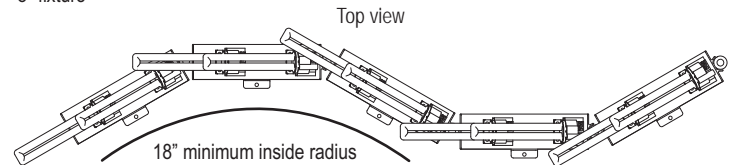

Fixture Lengths

Lamp Selection

Brand	Watts	Length	Base	Lumens	Lumens / Watt	Color Temp.	CRI	Rated Hrs.
Fulham	9W	5.9"	2G7	600	66	2700, 3500, 4100	82	10,000
	13W	6.4"	2GX7	900	69	2700, 3500, 4100	82	10,000

Use Fulham lamps included with fixture. Do not replace with other lamps.

How to Specify VIRGO CFOX Series

VIR - CFOX -		-		-		-		-	
	Lamp (included)		Ballast		Volts		Finish		Fixture Length
Example	0927 9W compact fluorescent 2700K 0935 9W compact fluorescent 3500K 0941 9W compact fluorescent 4100K 1327 13W compact fluorescent 2700K 1335 13W compact fluorescent 3500K 1341 13W compact fluorescent 4100K		ELE Electronic non-dimming		120 120 Volts 277 277 Volts		NAL Natural aluminum (mill finish) SAT Anodized satin WHT High reflectance white powder coat		64 64" long (16 lamps) 32 32" long (8 lamps) 8 8" long (2 lamp)
VIR - CFOX -	0927	-	ELE	-	277	-	NAL	-	64