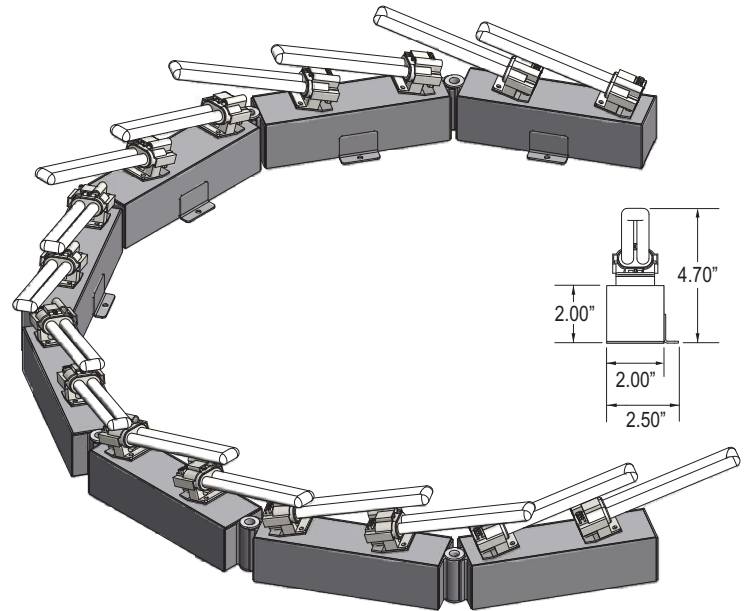

VIRGO CFOX Series

Features

- Low profile flexible fluorescent striplight for small compact fluorescent lamps, with exceptional lumen-per-watt ratio, long rated life and superior color rendering
- Durable fixture construction, with ballasts and components from industry-leading sources
- Pre-wired and fully assembled for quick and easy installation
- UL Listed for Dry Location, surface mount
- Ideal for indirect lighting in curved spaces
- Lamps overlap to create shadow-free light at close distances from illuminated surface

Fixture Construction

- 2.50 inches wide, 4.70 inches high
- Made of extruded aluminum using high-grade alloy
- Standard finishes include mill finish, anodized satin and high-reflectance white powder coat
- Flexible joiners between lamp modules allow fixture to curve along radius
- Lamp spacing is 4" on center
- Available in 64" fixture (16 lamps), 32" fixture (8 lamps) and 8" fixture (2 lamp)
- Joiners allow fixtures to be linked together for continuous row
- UL listed lampholders, rated for up to 600V, lock lamps into position
- Pre-attached mounting tabs simplify installation
- Fixtures ship pre-wired and pre-assembled
- 14 gauge lead wires provided (hot, neutral and ground)

Fixture Lengths

Lamp Selection

Brand	Watts	Length	Base	Lumens	Lumens / Watt	Color Temp.	CRI	Rated Hrs.
Fulham	9W	5.9"	2G7	600	66	2700, 3500, 4100	82	10,000
	13W	6.4"	2GX7	900	69	2700, 3500, 4100	82	10,000