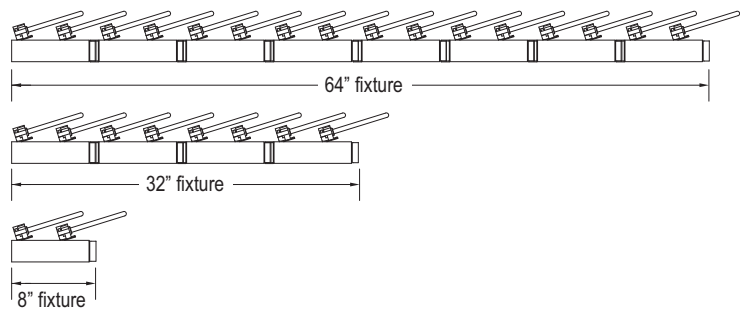

Fixture Lengths

Lamp Selection

Brand	Watts	Length	Base	Lumens	Lumens / Watt	Color Temp.	CRI	Rated Hrs.
Fulham	9W	5.9"	2G7	600	66	2700, 3500, 4100	82	10,000
	13W	6.4"	2GX7	900	69	2700, 3500, 4100	82	10,000

Use Fulham lamps included with fixture. Do not replace with other lamps.

How to Specify VIRGO CFOX Series

VIR - CFOX -		-		-		-		-	
	Lamp (included)		Ballast		Volts		Finish		Fixture Length
Example	0927 9W compact fluorescent 2700K 0935 9W compact fluorescent 3500K 0941 9W compact fluorescent 4100K 1327 13W compact fluorescent 2700K 1335 13W compact fluorescent 3500K 1341 13W compact fluorescent 4100K		ELE Electronic non-dimming		120 120 Volts 277 277 Volts		NAL Natural aluminum (mill finish) SAT Anodized satin WHT High reflectance white powder coat		64 64" long (16 lamps) 32 32" long (8 lamps) 8 8" long (2 lamp)
VIR - CFOX -	0927	-	ELE	-	277	-	NAL	-	64