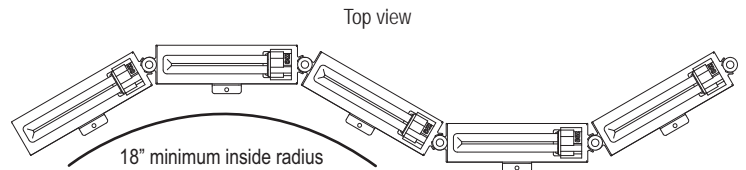

Fixture Lengths

Lamp Selection

Brand	Watts	Length	Base	Lumens	Lumens / Watt	Color Temp.	CRI	Rated Hrs.
Fulham	9W	5.9"	2G7	600	66	2700, 3500, 4100	82	10,000
	13W	6.4"	2GX7	900	69	2700, 3500, 4100	82	10,000

Use Fulham lamps included with fixture. Do not replace with other lamps.

How to Specify VIRGO CFX Series

VIR - CFX -		-		-		-		-	
	Lamp (included)		Ballast		Volts		Finish		Fixture Length
Example	0927 9W compact fluorescent 2700K 0935 9W compact fluorescent 3500K 0941 9W compact fluorescent 4100K 1327 13W compact fluorescent 2700K 1335 13W compact fluorescent 3500K 1341 13W compact fluorescent 4100K		ELE Electronic non-dimming		120 120 Volts 277 277 Volts		NAL Natural aluminum (mill finish) SAT Anodized satin WHT High reflectance white powder coat		64 64" long (8 lamps) 32 32" long (4 lamps) 8 8" long (1 lamp)
VIR - CFX -	0927	-	ELE	-	277	-	NAL	-	64