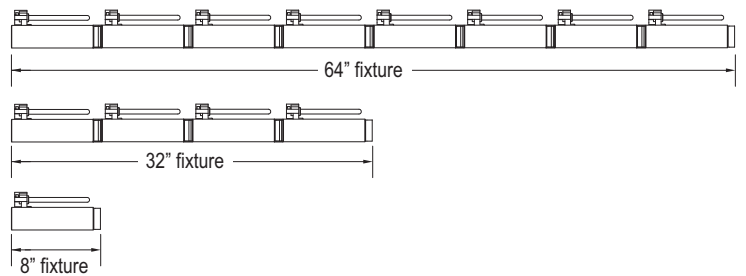

Fixture Lengths

Lamp Selection

Brand	Watts	Length	Base	Lumens	Lumens / Watt	Color Temp.	CRI	Rated Hrs.
Fulham	9W	5.9"	2G7	600	66	2700, 3500, 4100	82	10,000
	13W	6.4"	2GX7	900	69	2700, 3500, 4100	82	10,000

Use Fulham lamps included with fixture. Do not replace with other lamps.

How to Specify VIRGO CFX Series

VIR - CFX -		-		-		-		-	
	Lamp (included)		Ballast		Volts		Finish		Fixture Length
Example	0927 9W compact fluorescent 2700K 0935 9W compact fluorescent 3500K 0941 9W compact fluorescent 4100K 1327 13W compact fluorescent 2700K 1335 13W compact fluorescent 3500K 1341 13W compact fluorescent 4100K		ELE Electronic non-dimming		120 120 Volts 277 277 Volts		NAL Natural aluminum (mill finish) SAT Anodized satin WHT High reflectance white powder coat		64 64" long (8 lamps) 32 32" long (4 lamps) 8 8" long (1 lamp)
VIR - CFX -	0927	-	ELE	-	277	-	NAL	-	64