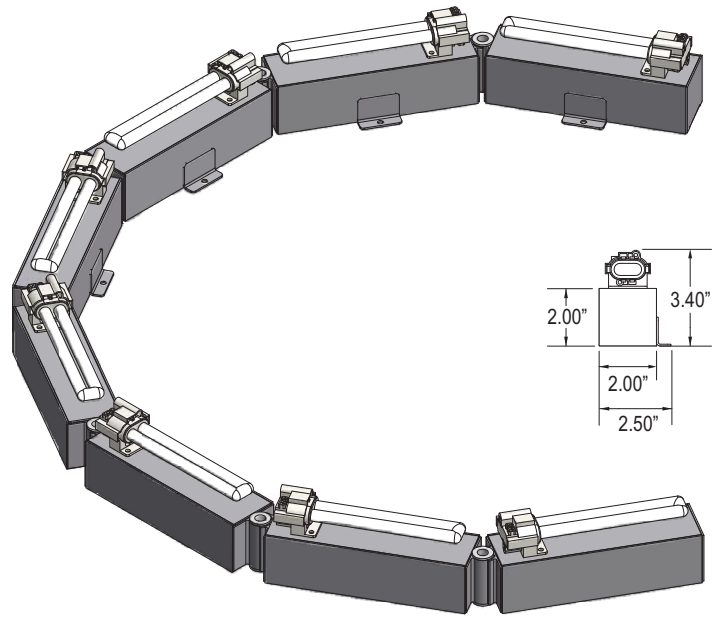

**VIRGO CFX Series**

**Features**

- Low profile** flexible fluorescent striplight for small compact fluorescent lamps, with exceptional lumen-per-watt ratio, long rated life and superior color rendering
- Durable fixture construction, with ballasts and components from industry-leading sources
  - Pre-wired and fully assembled for quick and easy installation
  - UL Listed for Dry Location, surface mount
  - Ideal for indirect lighting in curved spaces

**Fixture Construction**

- 2.50 inches wide, 3.40 inches high
- Made of extruded aluminum using high-grade alloy
- Standard finishes include mill finish, anodized satin and high-reflectance white powder coat
- Flexible joiners between lamp modules allow fixture to curve along radius
- Lamp spacing is 8" on center
- Available in 64" fixture (8 lamps), 32" fixture (4 lamps) and 8" fixture (1 lamp)
- Joiners allow fixtures to be linked together for continuous row
- UL listed lampholders, rated for up to 600V, lock lamps into position
- Pre-attached mounting tabs simplify installation
- Fixtures ship pre-wired and pre-assembled
- 14 gauge lead wires provided (hot, neutral and ground)

**Fixture Lengths**

**Lamp Selection**

Brand	Watts	Length	Base	Lumens	Lumens / Watt	Color Temp.	CRI	Rated Hrs.
Fulham	9W	5.9"	2G7	600	66	2700, 3500, 4100	82	10,000
	13W	6.4"	2GX7	900	69	2700, 3500, 4100	82	10,000