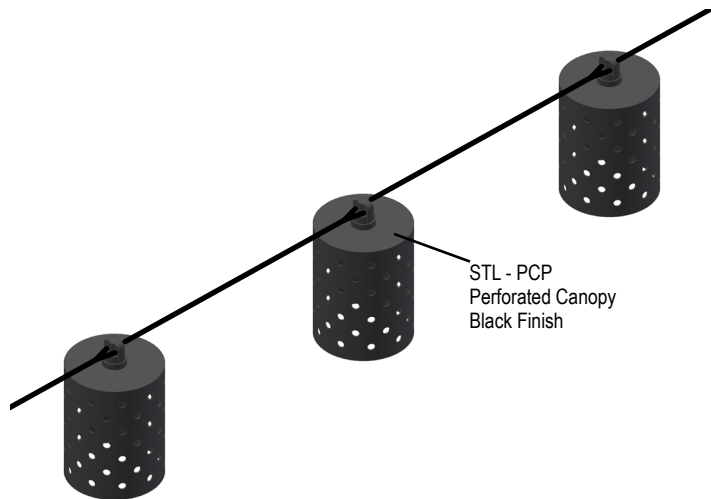

Light String End Cap

(HYA-STL-EC)

Use to terminate end of HYDRA STL Light String. Must be used with weatherproof silicone inside of end cap prior to installation on to HYDRA STL cable.

Aircraft Cable

(STL-AC)

Aircraft Cable is included up to the total length of HYDRA STL ordered. If extra cable is needed, order STL-AC with desired length. Diameter of 0.0625"

Cable Ties

(STL-CT)

Order at least one per 6ft of HYDRA STL if mounting with drop to aircraft cable. Order at least two per socket if mounting with no drop to aircraft cable.

Mounting Plate with Cable Tie

(STL-MC)

Order at least one set per 6ft of HYDRA STL when mounting to flat surface.

Lamp Accessories

Lamp accessories are assembled at factory and must be specified when ordering