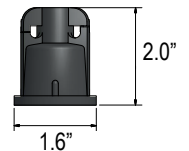

Socket Detail