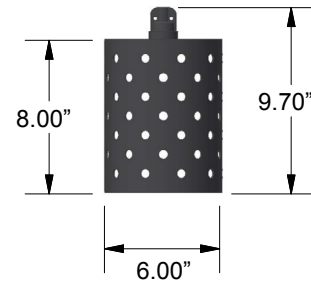

STL - SCB
Standard Canopy
Powder Coat Black Finish