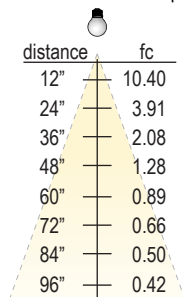

2700K Frosted Lamp