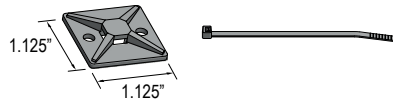

Light String End Cap

(HYA-STL-EC)

Use to terminate end of HYDRA STL Light String. Must be used with weatherproof silicone inside of end cap prior to installation on to HYDRA STL cable.

Aircraft Cable

(STL-AC)

Aircraft Cable is included up to the total length of HYDRA STL ordered. If extra cable is needed, order STL-AC with desired length. Diameter of 0.0625"

Cable Ties

(STL-CT)

Order at least one per 6ft of HYDRA STL if mounting with drop to aircraft cable. Order at least two per socket if mounting with no drop to aircraft cable.

Mounting Plate with Cable Tie

(STL-MC)

Order at least one set per 6ft of HYDRA STL when mounting to flat surface.

Lamp Accessories

Lamp accessories are assembled at factory and must be specified when ordering