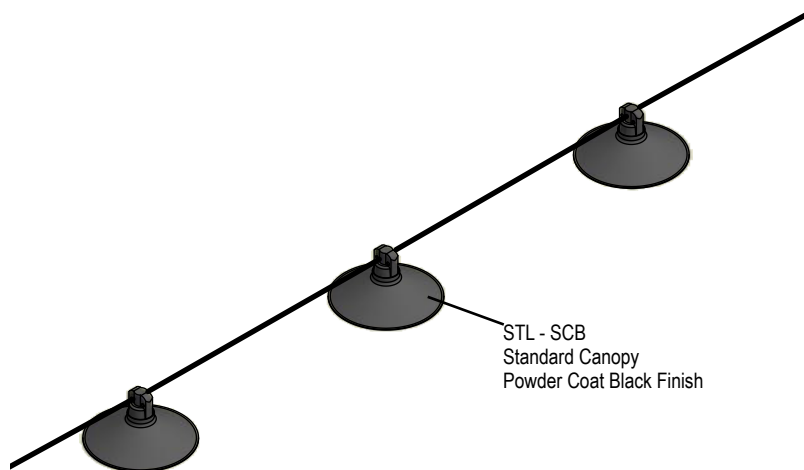

STL - SCB
Standard Canopy
Powder Coat Black Finish