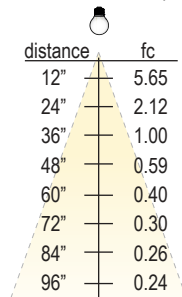

2000K Clear Lamp