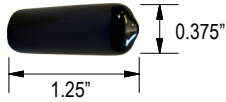

HYA - STL - AC -		-	
	GAMMA LED Lamp		Socket Spacing
	GC18	1800K LED clear globe	12 12" on center
	GC20	2000K LED clear globe	18 18" on center
	GC27	2700K LED clear globe	24 24" on center
	GF27	2700K LED frosted globe	Consult factory for custom spacing
Example	HYA - STL - AC - GC18		- 24

Light String End Cap

(HYA-STL-EC)

Use to terminate end of HYDRA STL Light String. Must be used with weatherproof silicone inside of end cap prior to installation on to HYDRA STL cable.

Aircraft Cable

(STL-AC)

Aircraft Cable is included up to the total length of HYDRA STL ordered. If extra cable is needed, order STL-AC with desired length. Diameter of 0.0625"

Cable Ties

(STL-CT)

Order at least one per 6ft of HYDRA STL if mounting with drop to aircraft cable. Order at least two per socket if mounting with no drop to aircraft cable.