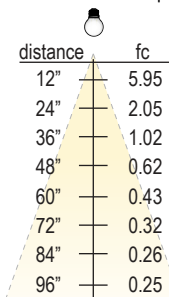

2700K Clear Lamp