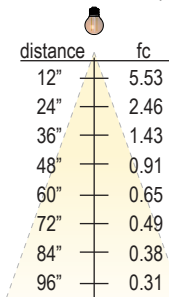

Footcandle Summary (Based on one Gamma LED lamp)

1800K Clear Lamp