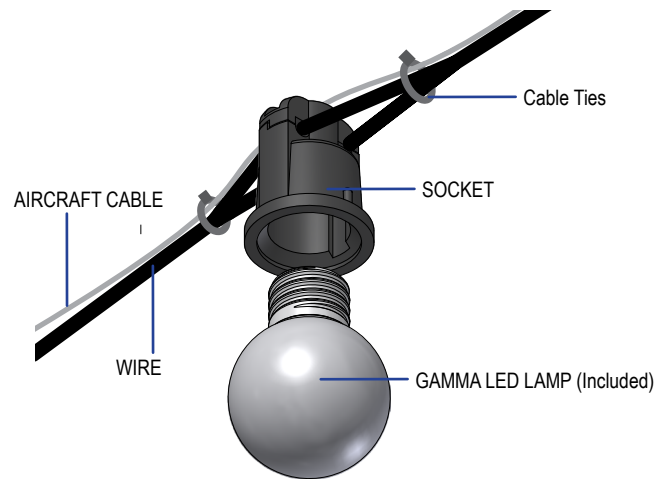

GAMMA Lamp Features

Physical Construction

- Lamp size is comparable to G16.5 bulb
- E26 base retrofits into standard medium base lampholders
- Available with clear glass or frosted glass
- Consult factory for shatter proof coating

Optical Characteristics

- 1800K clear lamp emulates filament bulb (160 lumens)
- 2700K frosted lamp emulates standard light bulb (180 lumens)
- Tight color-binning of LEDs ensures uniformity of color
- Emits no UV or IR

Electrical Specifications

- Consumes only 2W per lamp
- Runs on 120V
- Dimmable to 25% using standard incandescent dimmers

Heat Management and Rated Life

- Built-in heat sink effectively protects LEDs
- Rated life is 25,000 hours, with 70% lumen maintenance, when used in normal environmental conditions
- Long life results in low maintenance and replacement costs
- Produces no radiant heat; optimal for heat-sensitive applications

Light String Weight (per foot including light string and LED lamp)

Socket Spacing	Weight
12" on center	0.18 lbs. / 3.00 oz.
18" on center	0.15 lbs. / 2.33 oz.
24" on center	0.13 lbs. / 2.00 oz.

How to Specify HYDRA STL Series

HYA - STL - AC -		-	
	GAMMA LED Lamp		Socket Spacing
	GC18	1800K LED clear globe	12 | 12" on center
	GC20	2000K LED clear globe	18 | 18" on center
	GC27	2700K LED clear globe	24 | 24" on center
	GF27	2700K LED frosted globe	Consult factory for custom spacing
Example	HYA - STL - AC - GC18		- 24

Job Name:		Type:	
Contractor:		Sheet: