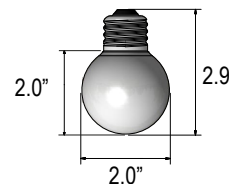

GAMMA LED Lamp Detail